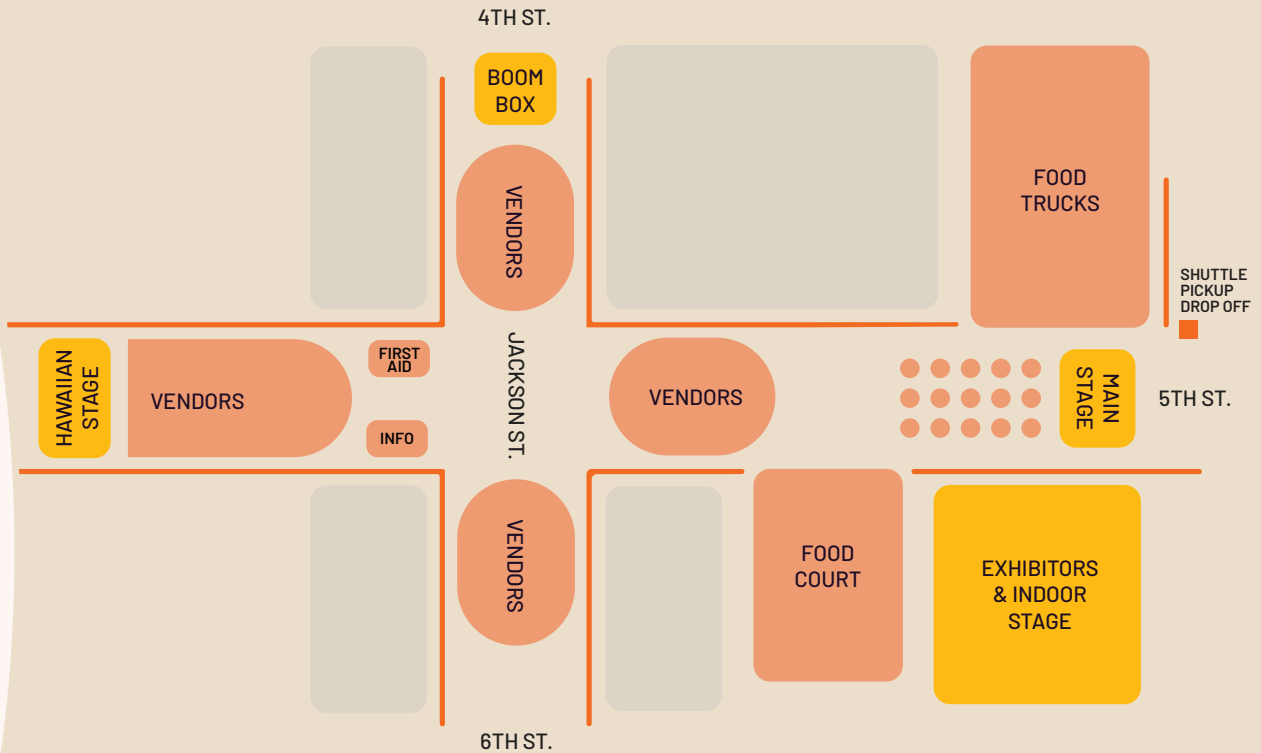

MAIN STAGE

- SJ Chidori Band
- Opening Ceremony
- Japantown Run Awards
- Lotus Preschool
- San Jose CYS Dance
- Wesley Jazz Ensemble
- Uzumarū
- Wesley Ukulele Band
- Genki Dance Crew
- San Jose Taiko

INDOOR STAGE

- Bandō Ryū: Kyō no Kai
- Nishikawa Ryu
- Nihon Karate Club
- Nijikko Dance School
- Seibu Ryu San Jose
- Satsuma Dojo
- Sakura Ren
- Shotokan Karate
- Sekai Judo Dojos

HAWAIIAN STAGE

- Ukuele Jams
- Na Leo Pumehana
- Na Kolohe Kane
- Wesside Island Music
- Elima

BOOM BOX STAGE

- WOA - DJ for YAK run
- Kirk Tamura Combo
- The Sound Project
- Bay Breeze
- KT Band